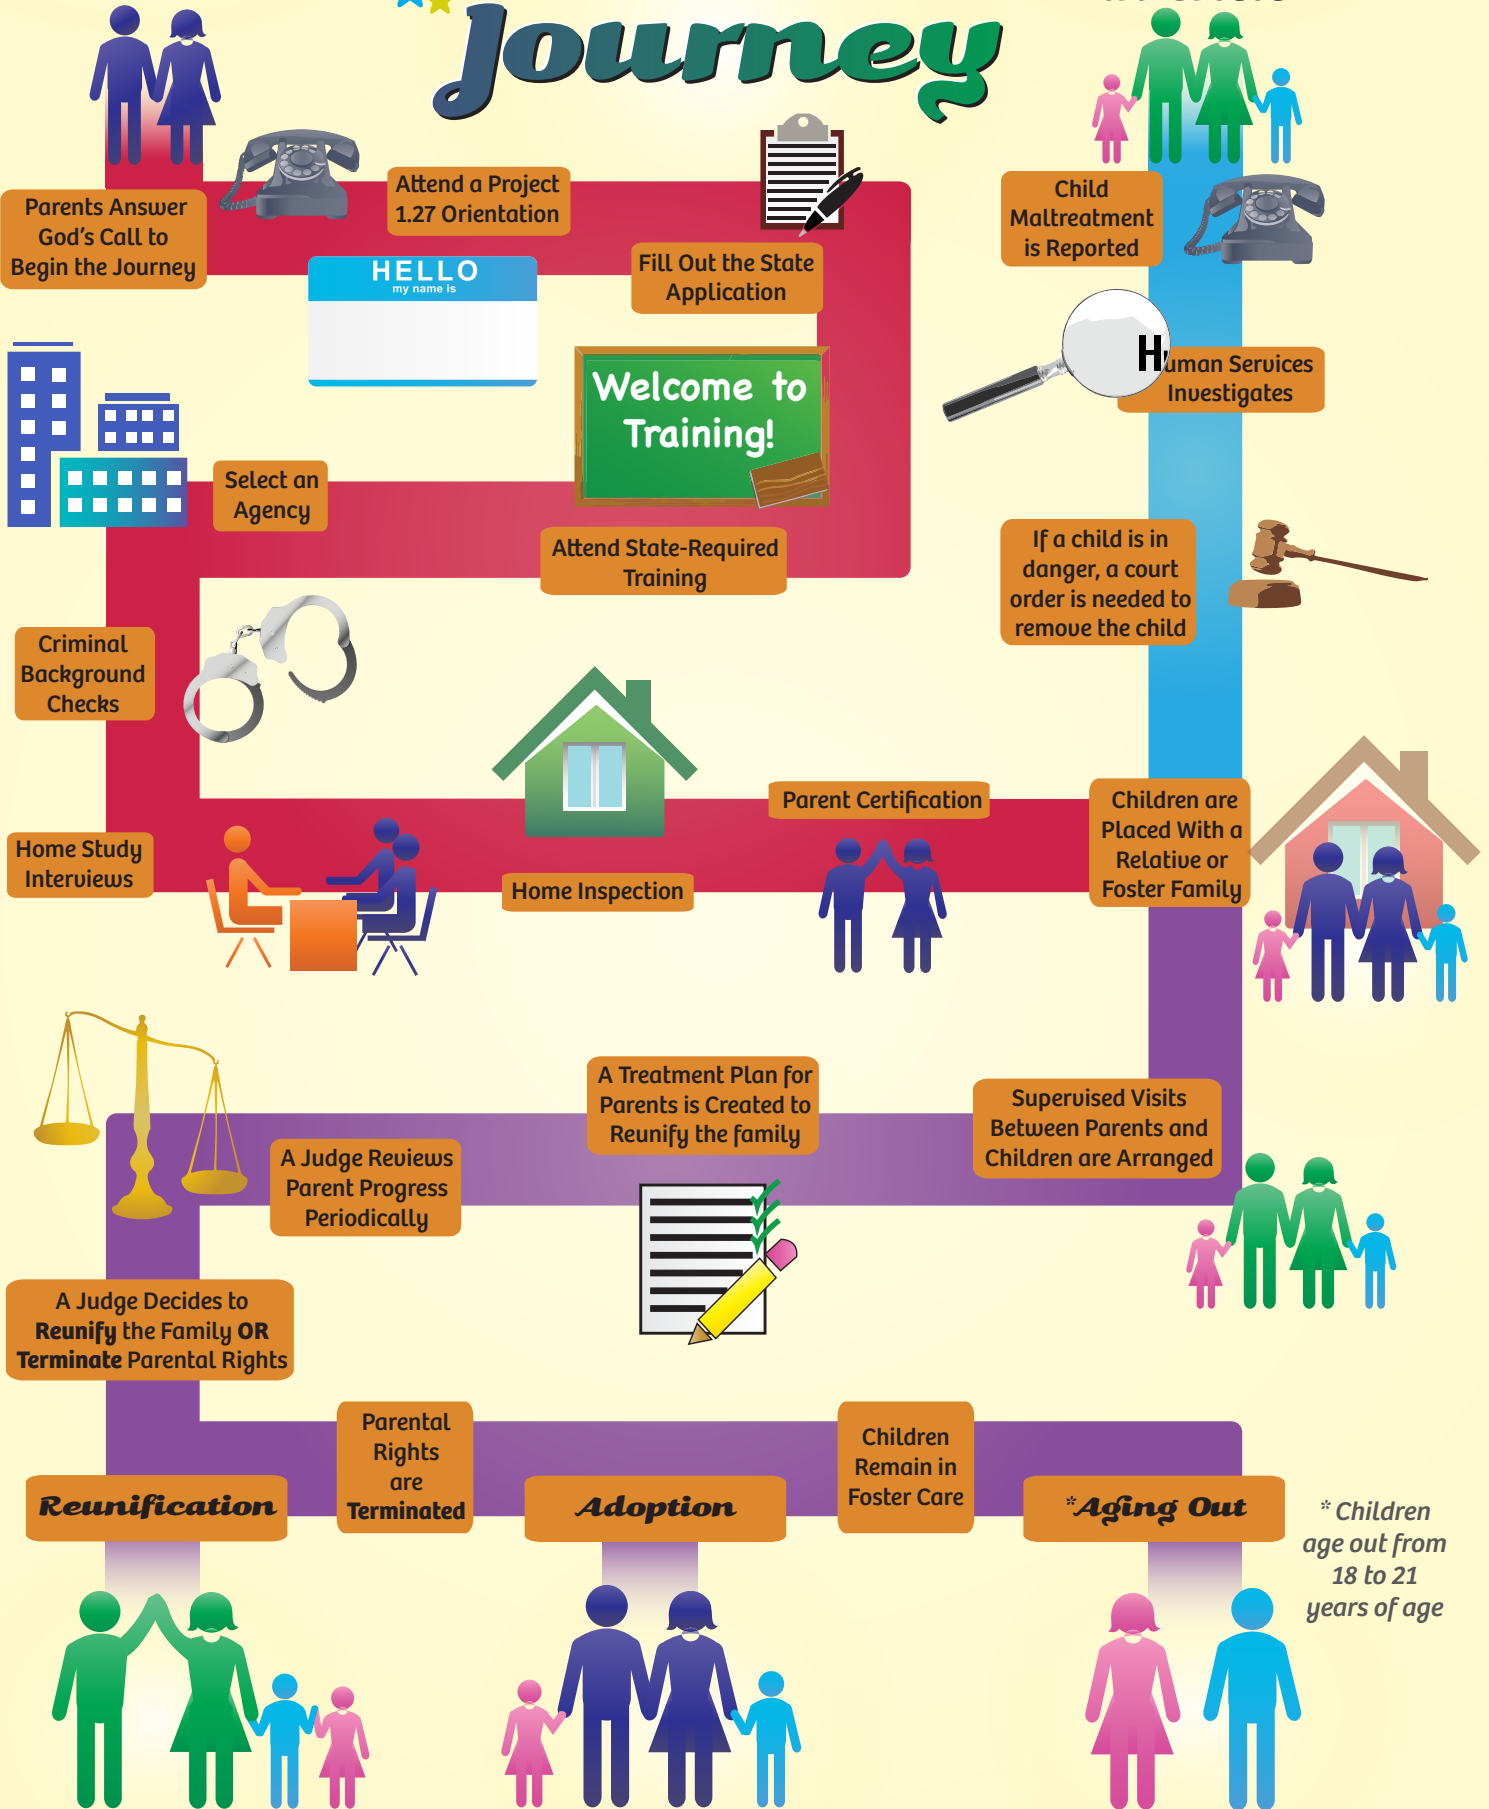

**Foster/Adoptive
Parents**

The Foster Care Journey

**Family
in Crisis**

* Children age out from 18 to 21 years of age